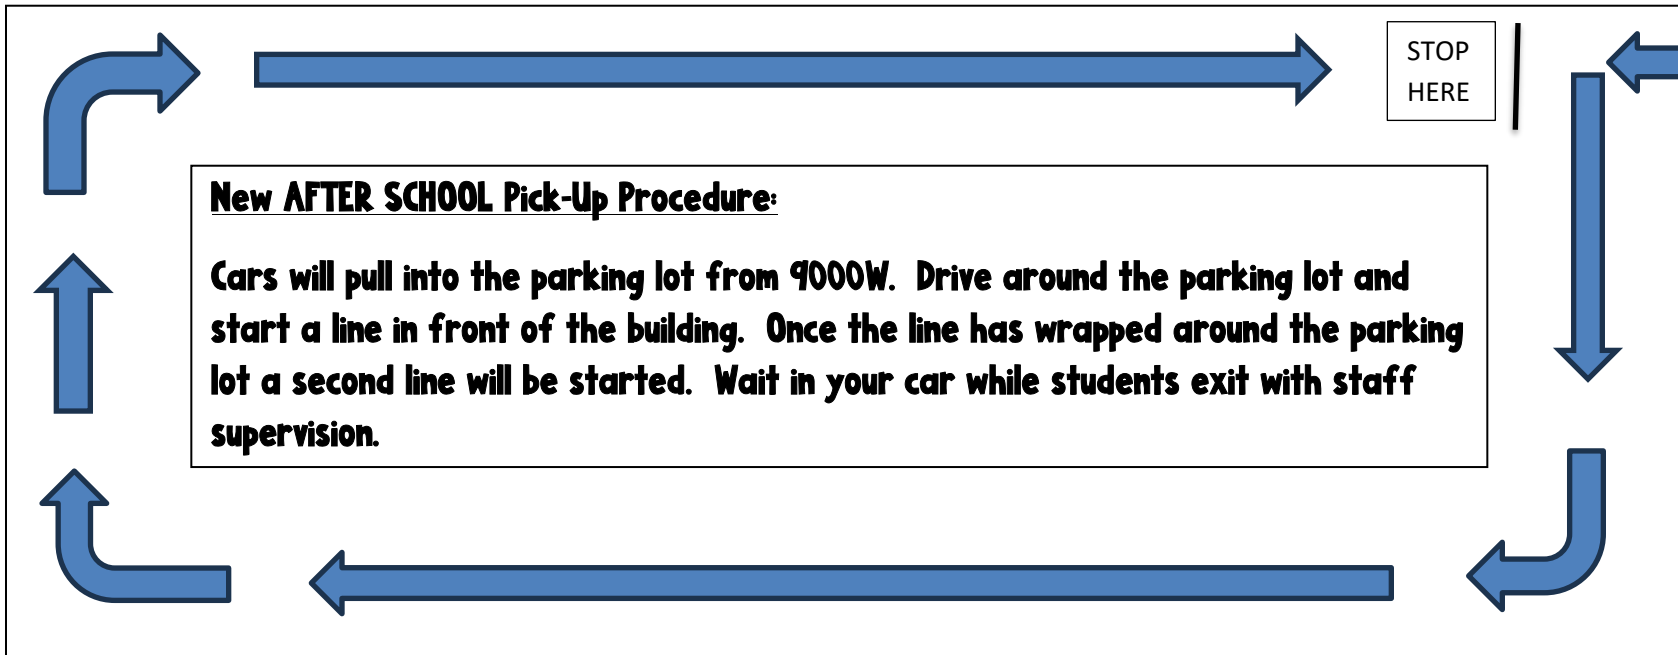

N

BGS Arrival and Dismissal Map

2023-2024

9000 W. Rd.

ENTER

Smith Street

UPDATED AFTER SCHOOL CAR RIDER LINE UP PROCEDURE

Please share this information with any friends or family members who might pick your car riders up after school.

Pull into the front parking lot from 9000W Rd. You will turn left and wrap all the way around the parking lot. Start lining up in front of the building starting where the two yellow lines are painted on the ground.

Two lines will form all the way around the inside of our parking lot to prevent any cars waiting on the road. Staff members will walk students out to cars and then cars will be released once all children are in vehicles.