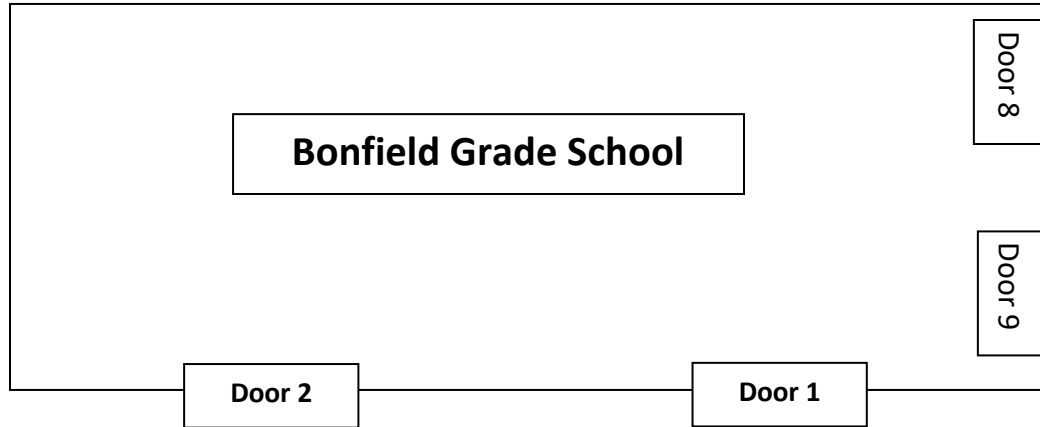

N

BGS Arrival and Dismissal Map

2023-2024

9000 W. Rd.

ENTER

Smith Street

UPDATED AFTER SCHOOL CAR RIDER LINE UP PROCEDURE

Please share this information with any friends or family members who might pick your car riders up after school.

Pull into the front parking lot from 9000W Rd. You will turn left and wrap all the way around the parking lot. Start lining up in front of the building starting where the two yellow lines are painted on the ground.

Two lines will form all the way around the inside of our parking lot to prevent any cars waiting on the road. Staff members will walk students out to cars and then cars will be released once all children are in vehicles.